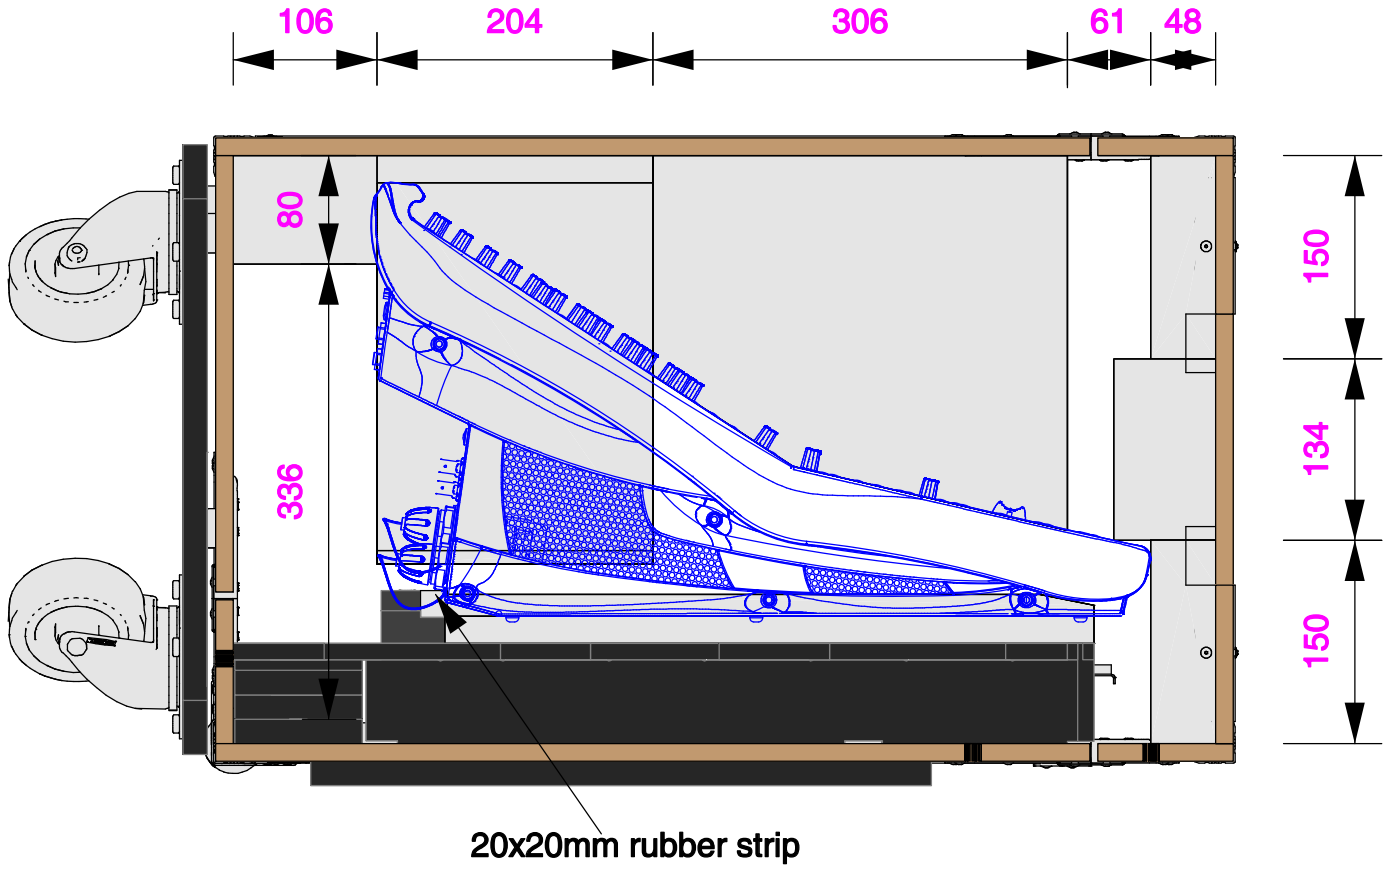

Part No
95544-1

Plan

Left

Front

Right

Rivets in all 4 Angles!

Back

Underside

Part No
95544-1

Left (filtered)

Plan - Nosecone, Base only (filtered)

Part No
95544-1