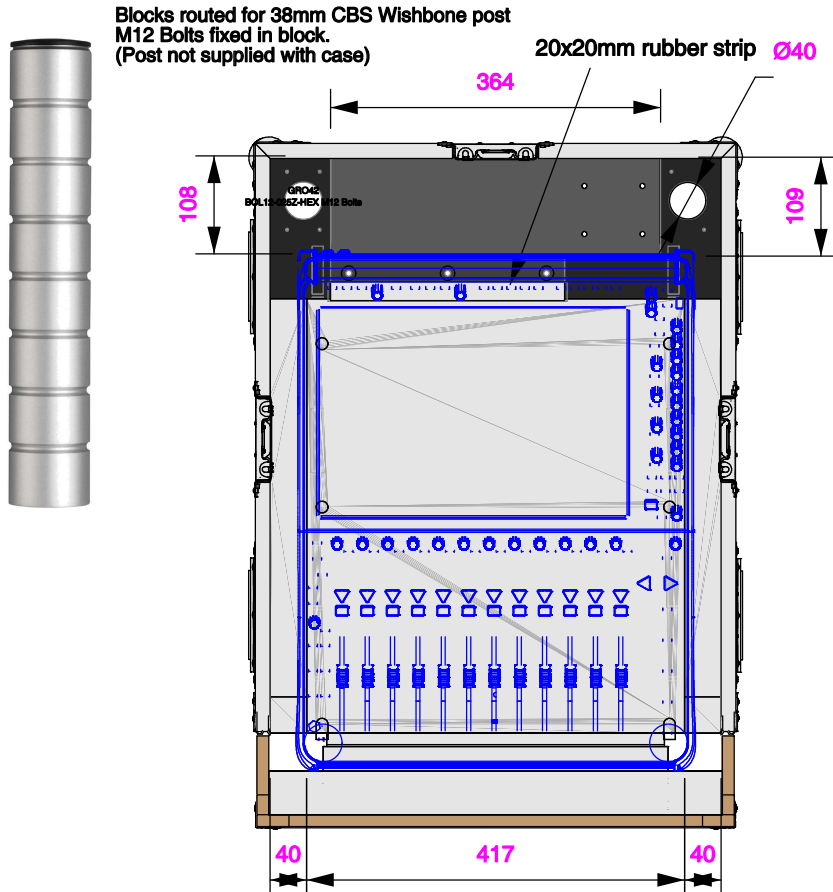

Part No
95544-1

Plan

Left

Front

Right

Rivets in all 4 Angles!

Back

Underside

Part No
95544-1

Left (filtered)

Plan - Nosecone, Base only (filtered)

Part No
95544-1