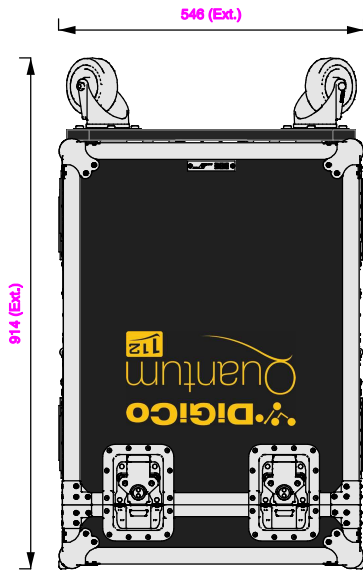

Part No
95544-1

Plan

Left

Front

Right

Rivets in all 4 Angles!

Back

Underside

Part No
95544-1

Left (filtered)

Plan - Nosecone, Base only (filtered)

Part No
95544-1