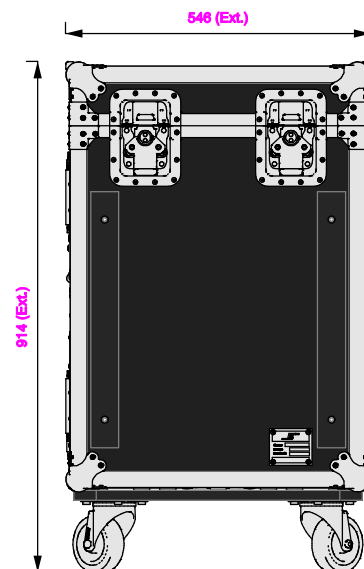

Part No
95544-1

Plan

Left

Front

Right

Rivets in all 4 Angles!

Back

Underside

Part No
95544-1

Left (filtered)

Plan - Nosecone, Base only (filtered)

Part No
95544-1