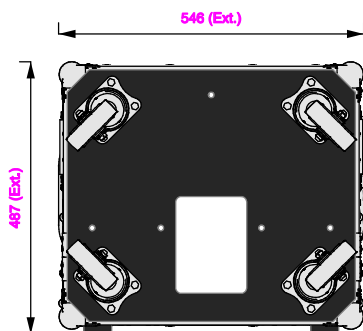

Part No
95544-1

Plan

Left

Front

Right

Rivets in all 4 Angles!

Back

Underside

Part No
95544-1

Left (filtered)

Plan - Nosecone, Base only (filtered)

Part No
95544-1