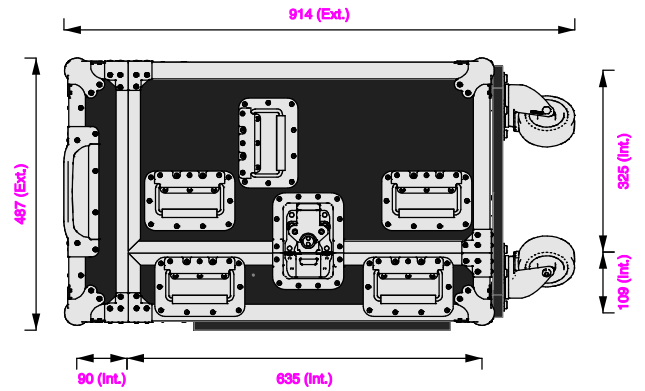

Part No
95544-1

Plan

Left

Front

Right

Rivets in all 4 Angles!

Back

Underside

Part No
95544-1

Left (filtered)

Plan - Nosecone, Base only (filtered)

Part No
95544-1