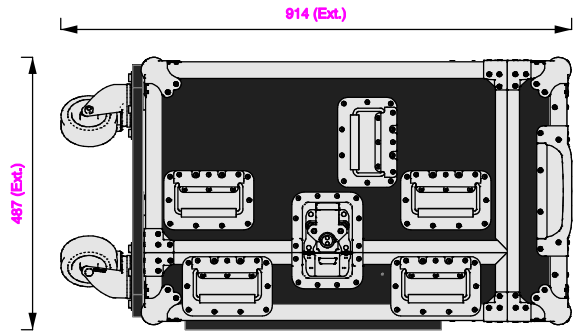

Part No
95544-1

Plan

Left

Front

Right

Rivets in all 4 Angles!

Back

Underside

Part No
95544-1

Left (filtered)

Plan - Nosecone, Base only (filtered)

Part No
95544-1