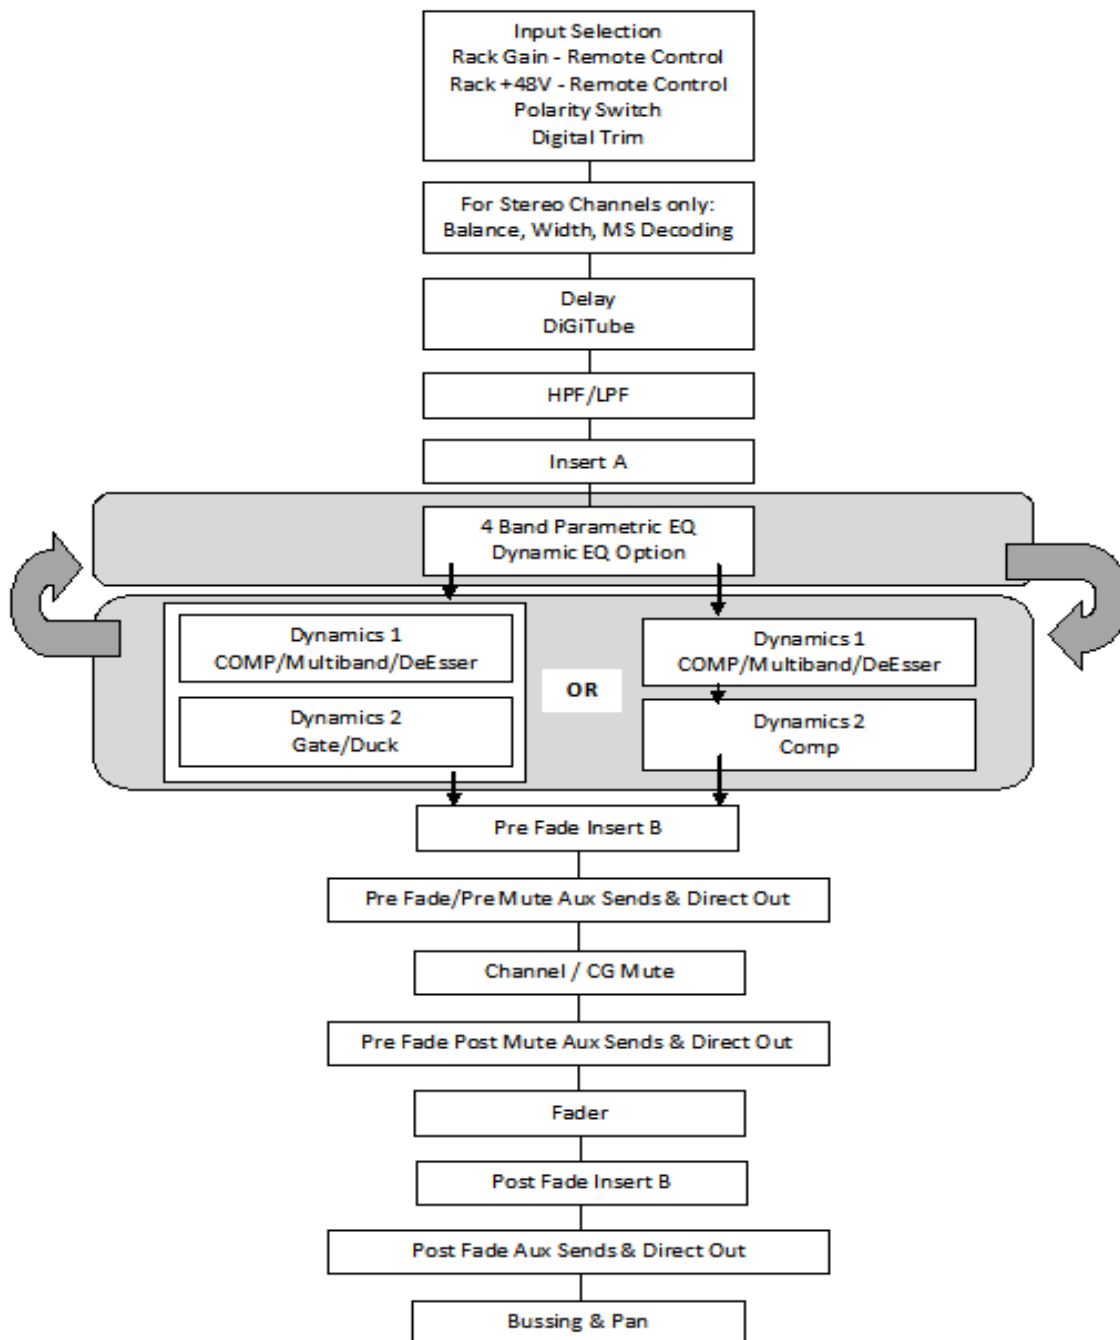

## SD-series MIXERS

### GENERIC CHANNEL SIGNAL FLOW DESCRIPTION

**NOTE: Hard Mute stops all audio passing after the Digital Trim stage of the input module**