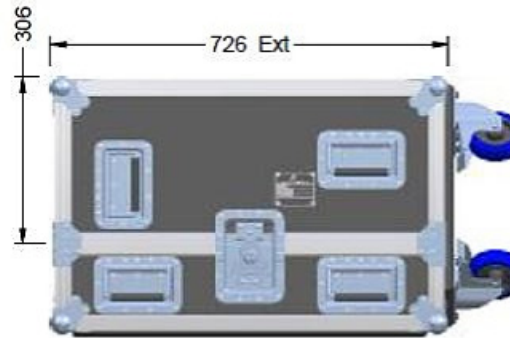

Lid

LHS

408

Front

RHS

Rear

Base

DRAWN	AGS	10/14/11
-------	-----	----------

UNLESS OTHERWISE SPECIFIED  
DIMENSIONS ARE IN MILLIMETERS

CASES BY DESIGN.		
TITLE DiGiCo SD11		
SIZE A4	DWG NO Q33056	REV

APPROX WEIGHT: Error: No reference SHEET 1 OF 7