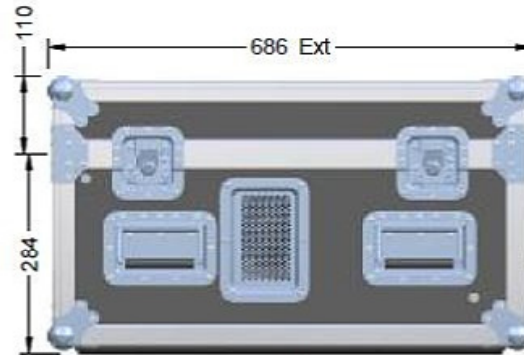

Lid

LHS
368

Front

390

572 Ext

RHS

110
284

686 Ext

Rear

147

451

Base

5 STAR CASES BY DESIGN

TITLE

DiGiCo SD11

DRAWN	ACS	08/30/11	SIZE	DWG NO	REV
			A4	Q33360	

UNLESS OTHERWISE SPECIFIED
DIMENSIONS ARE IN MILLIMETERS

APPROX WEIGHT: Error: No reference to SHEET 1 OF 6